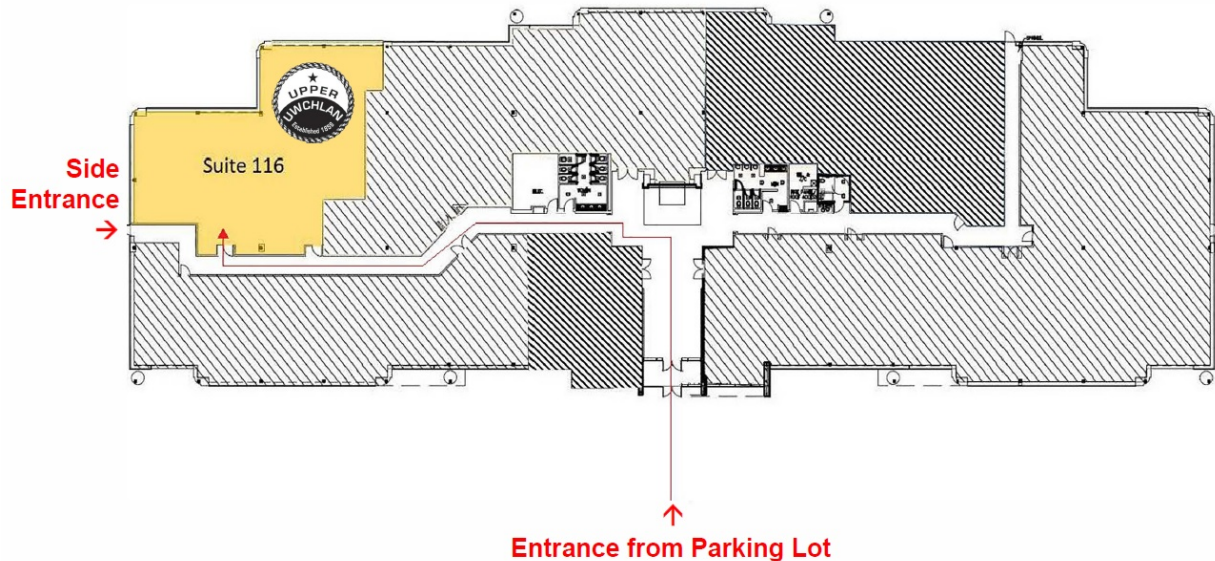

DIRECTIONS TO TEMPORARY OFFICES

Township Administration

[415 Eagleview Blvd Suite 116](#)

[Exton, PA 19341](#)

From the Village of Eagle

- Travel SOUTH on Pottstown Pike (Route 100)
- Turn RIGHT on Eagleview Boulevard
- Enter the 3rd commercial complex on the LEFT
- 415 is the building to your RIGHT from the main parking lot
- From the lobby, head down the hallway to the LEFT
- Suite 116 is the last suite on the RIGHT